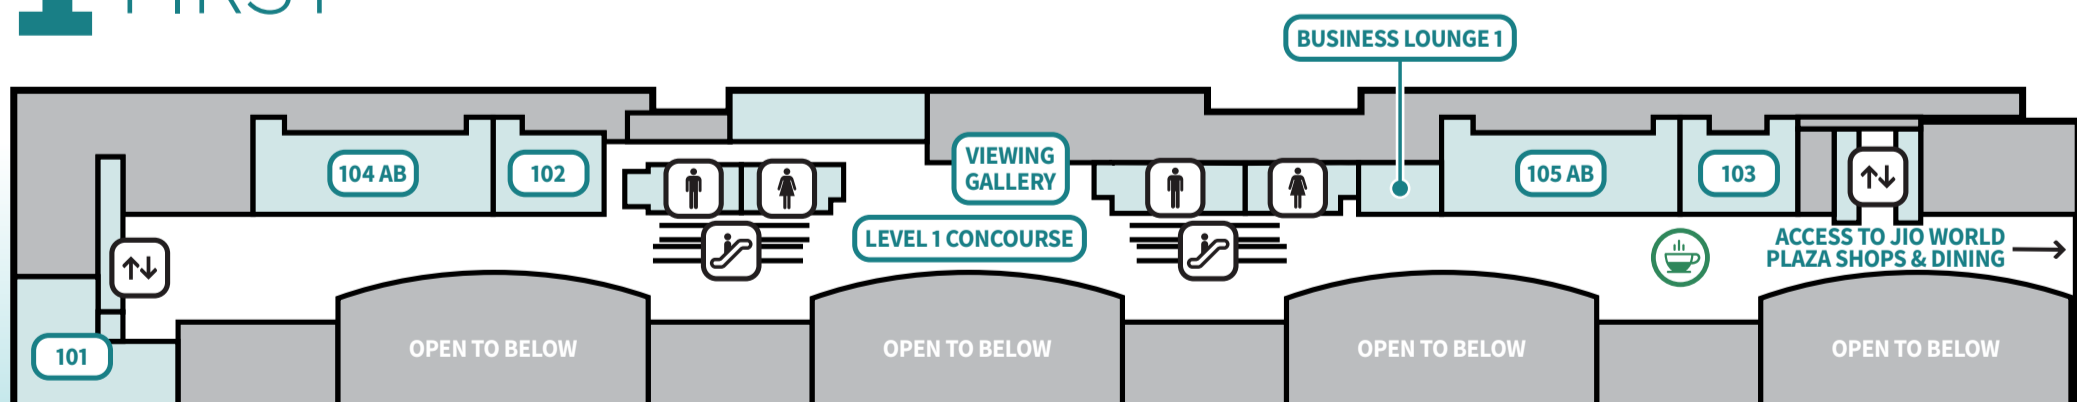

Exhibition

Ombuds

Food/Dining

Restrooms

ICANN Information

4 FOURTH

3 THIRD

2 SECOND

1 FIRST

G GROUND

Jio World Convention Centre
 G Block, Bandra Kurla Complex, Bandra East
 Mumbai, Maharashtra 400098, India