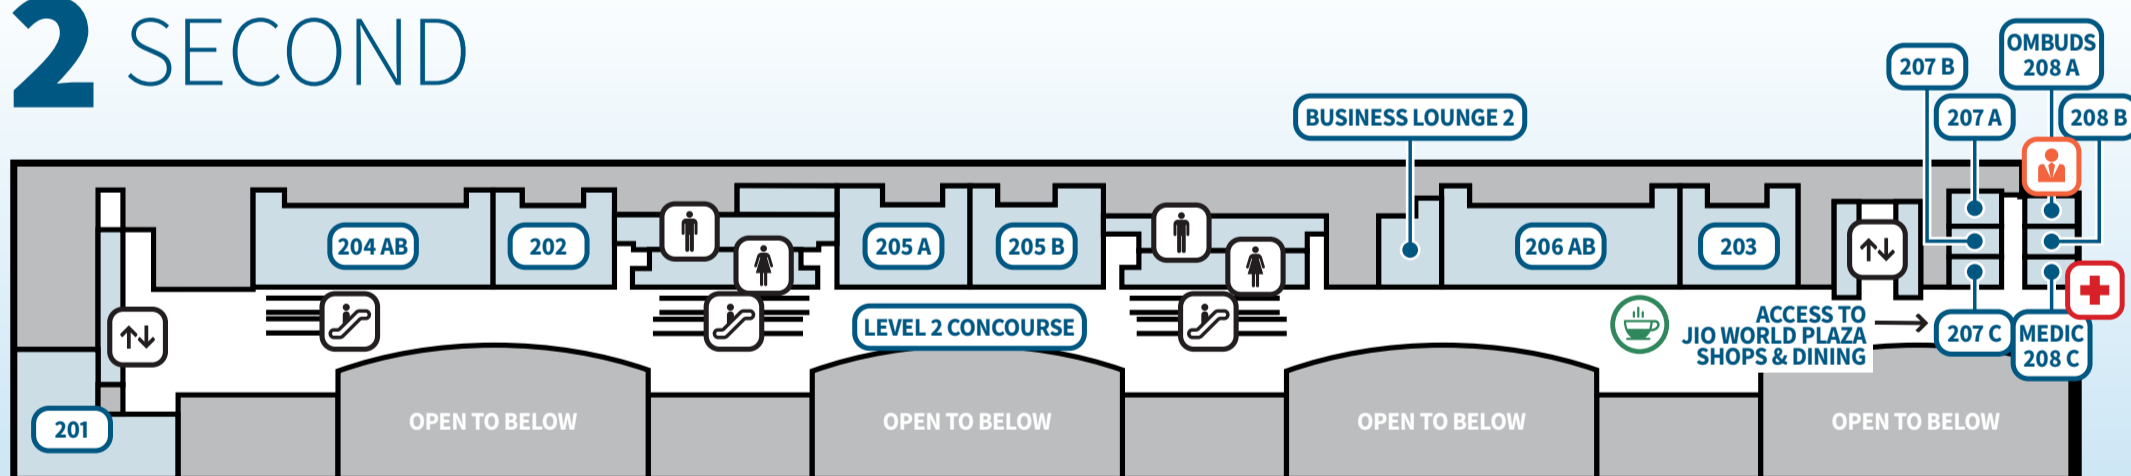

Exhibition

Ombuds

Food/Dining

Restrooms

ICANN Information

4 FOURTH

3 THIRD

2 SECOND

1 FIRST

G GROUND

Jio World Convention Centre
 G Block, Bandra Kurla Complex, Bandra East
 Mumbai, Maharashtra 400098, India