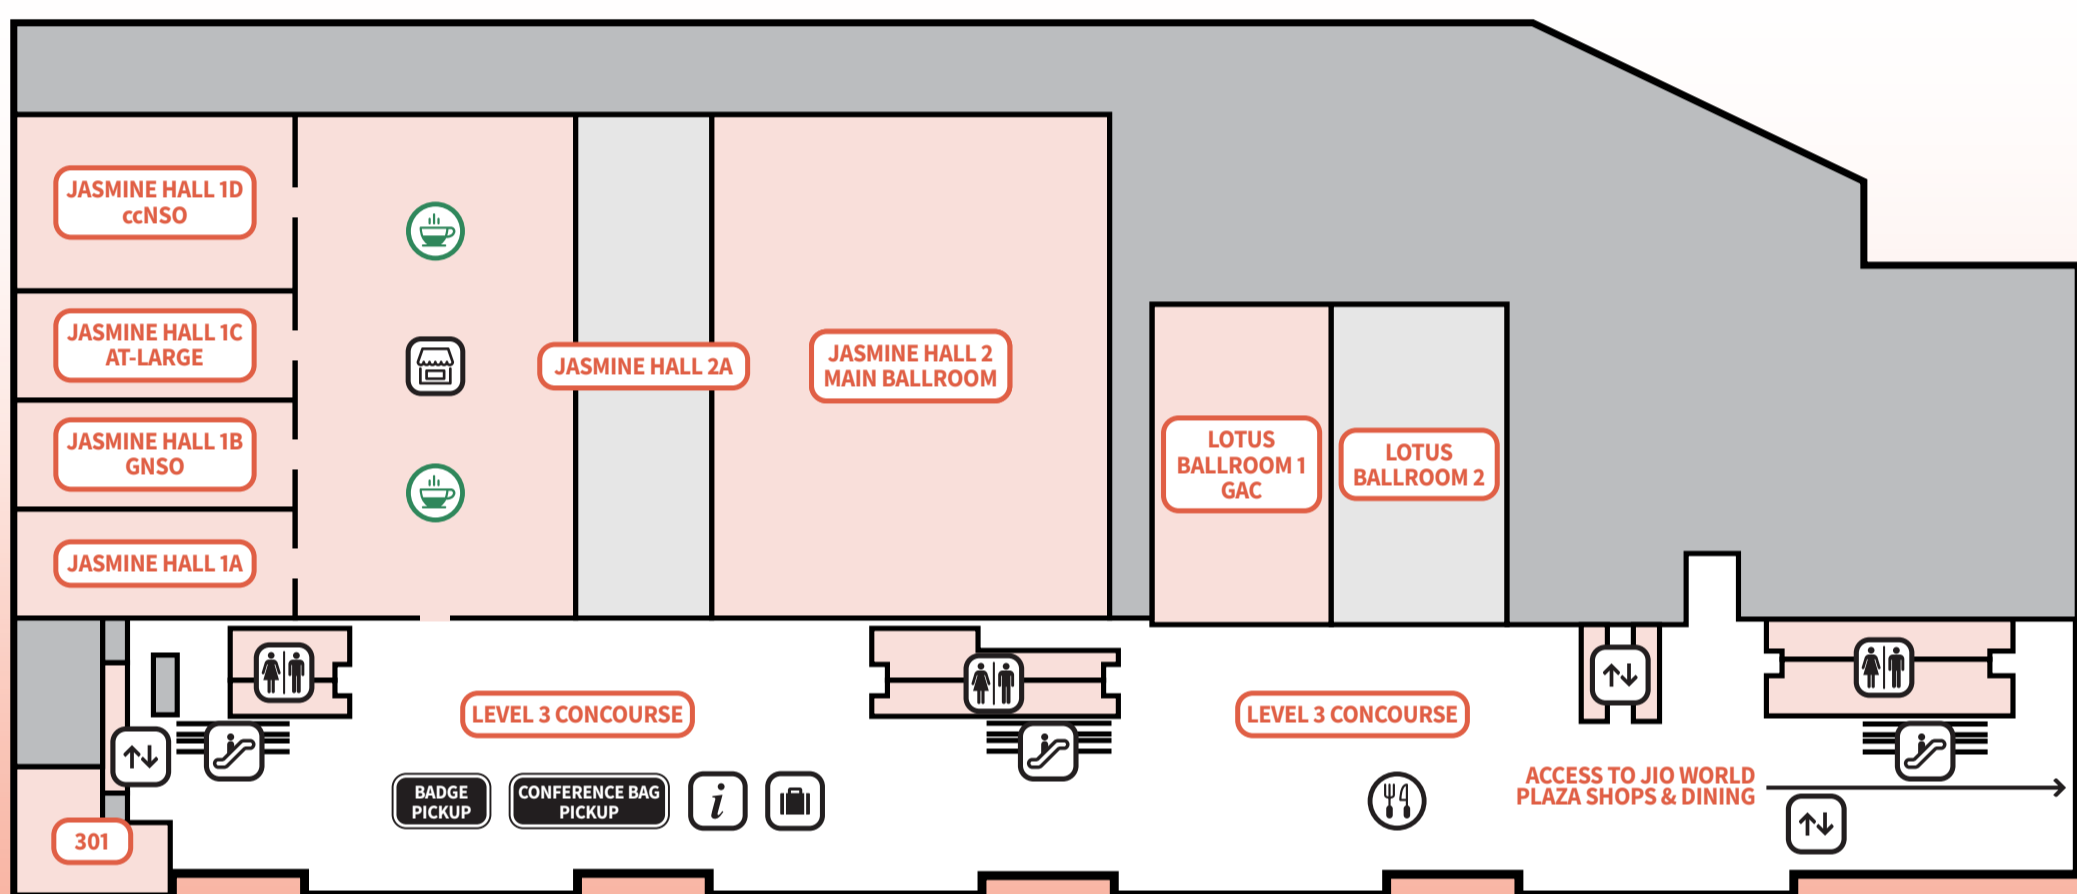

Exhibition

Ombuds

Food/Dining

Restrooms

ICANN Information

4 FOURTH

3 THIRD

2 SECOND

1 FIRST

G GROUND

Jio World Convention Centre
 G Block, Bandra Kurla Complex, Bandra East
 Mumbai, Maharashtra 400098, India