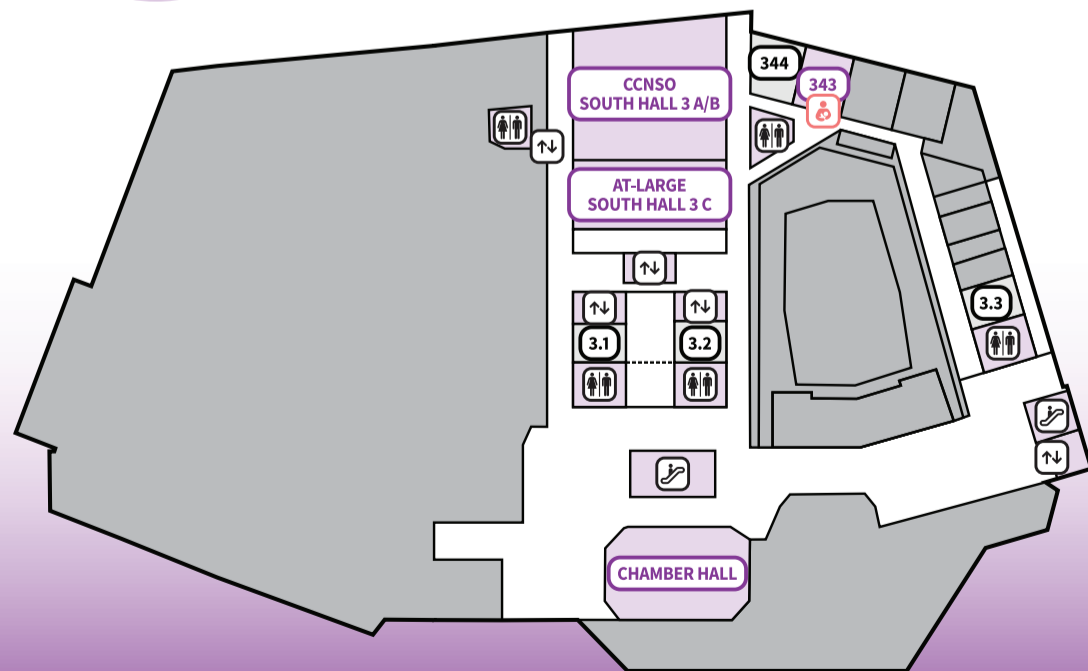

New Mother's Room

Escalator/Stairs

Ombuds

Food/Dining

Restrooms

ICANN Information

0 GROUND

1 FIRST

2 SECOND

3 THIRD

Prague Congress Centre

5. kvetna 1640/65, Nusle
140 21 Prague 4, CZ