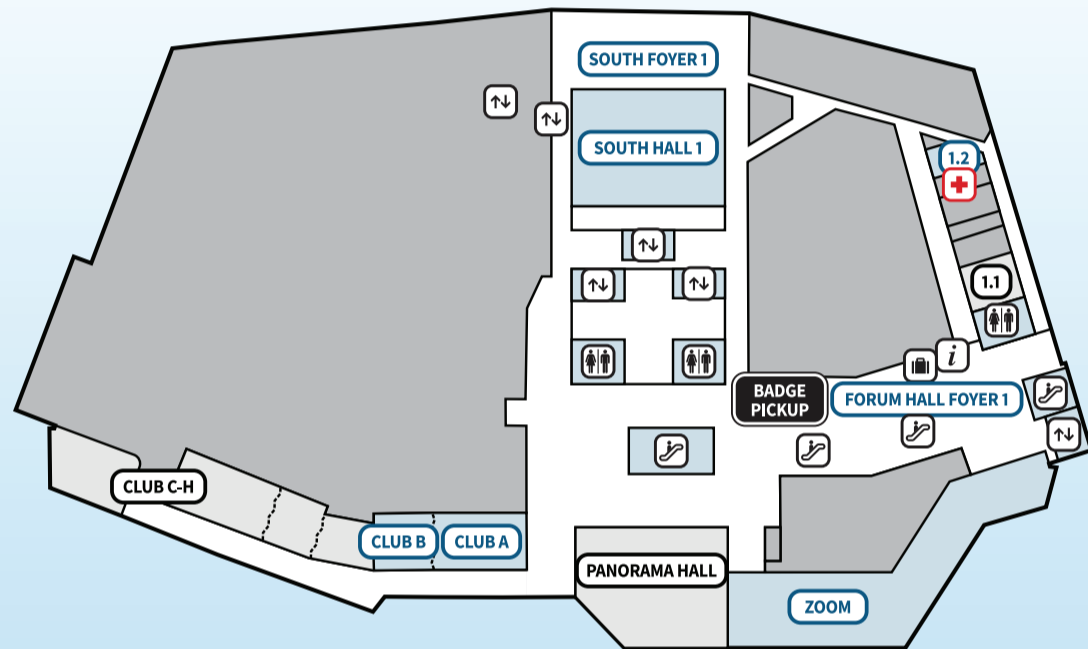

New Mother's Room

Escalator/Stairs

Ombuds

Food/Dining

Restrooms

ICANN Information

0 GROUND

1 FIRST

2 SECOND

3 THIRD

Prague Congress Centre

5. kvetna 1640/65, Nusle
140 21 Prague 4, CZ