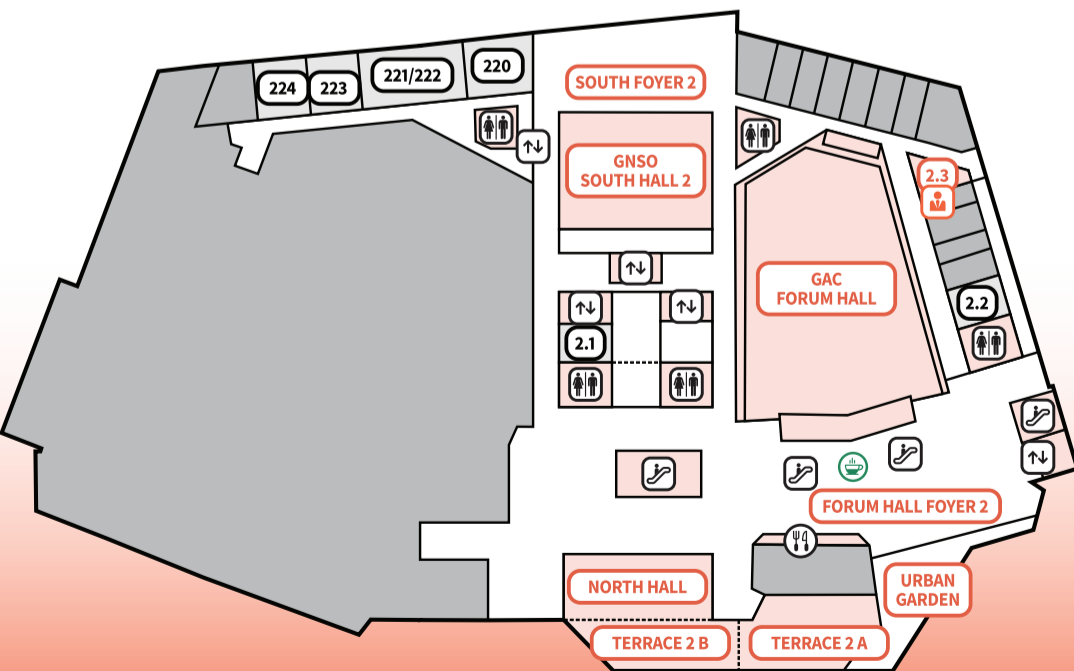

New Mother's Room

Escalator/Stairs

Ombuds

Food/Dining

Restrooms

ICANN Information

0 GROUND

1 FIRST

2 SECOND

3 THIRD

Prague Congress Centre

5. kvetna 1640/65, Nusle
140 21 Prague 4, CZ